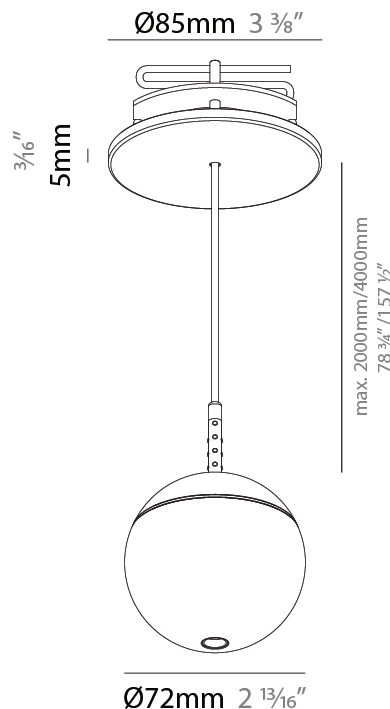

ELECTRICAL

Lamp Type: LED (Zhaga Standard)
Input Wattage (W): 6.6
Total Output Wattage (W): 6
Dimming: Tri-Mode (Non-Dimming and Phase Dimming (120Vac only) and 0-10V Dimming)
Driver Included: Yes
Driver Location: External
Driver Type: Constant Current - Universal
Driver Class: Class 2
Housing: ENCP3 w/Quick Connect
Input Voltage (V): 120 - 277
Constant Current (MA): 500

LED

Number of LEDs: 1
Color Temperature (°K): 2700 / 3000 / 4000
Max. Delivered Lumen (lm): 270 / 290 / 310
CRI: >90 CRI
Efficiency (%): 60
Lamp Life (hrs): 50000

OPTICAL

Optic°: 55

RATINGS AND CERTIFICATIONS

Certified By: Certified for North American Standards www.zaneen.com

Applying international specifications by adding 'INT' at the end of the existing Model #. For assistance on 'custom' specifications, contact zteam@zaneen.com. In a constant effort to supply the best product, we reserve the right to change specifications or materials without notice. The most recent specification sheets are found at zaneen.com

PROJECT
TYPE
SPECIFIER
QUANTITY
DATE